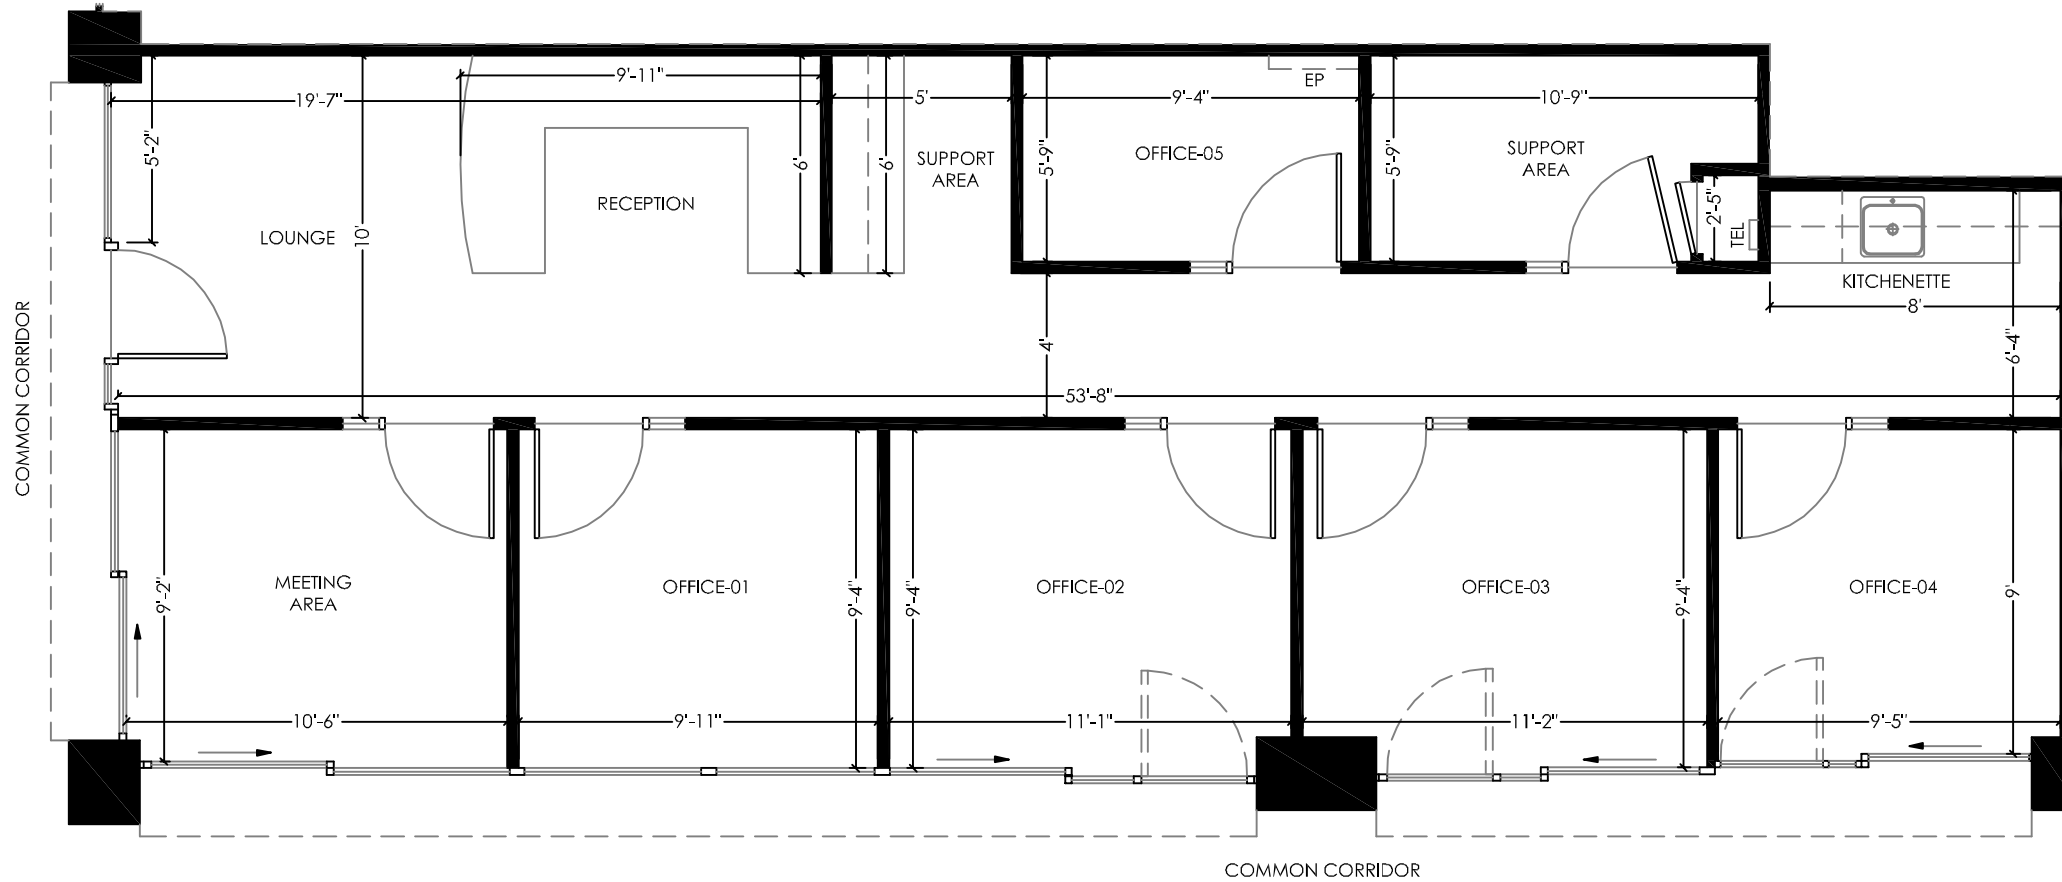

AERIAL VIEW

EXTERIOR VIEW

LEGEND:

- EXISTING WALLS
- EP ELECTRICAL PANEL
- TEL TELECOMMUNICATIONS
- SLIDING DOOR DIRECTION

PREPARED FOR: District Realty Corporation, Brokerage
ADDRESS: 1430 Prince of Wales Dr. Ottawa, ON
DATE: November 30, 2018
REVISION: n/a
PROJECT NUMBER: 200325
DRAWING SCALE: 8.5" x 14" - Legal Size